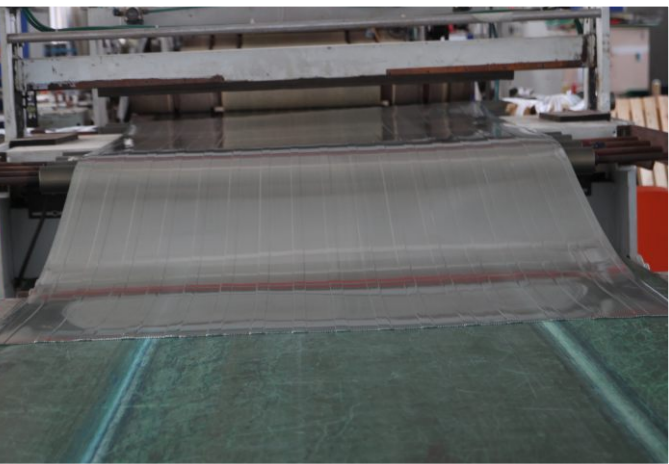

## 板谷中空条纹板主要特点 Main features

**板谷科技**  
POLYVALLEY  
让生活更自然

1. 弯曲半径小，可适用与多种不同形状的骨架。卷装包装，运输非常方便 Very small bending radius, can be rolling packed, suitable for transportation.
2. 热胀冷缩性能相对较小，可根据客户做成任意长度的板材.Small Expansion and Contraction, it can be made as longer as required.
3. 极高的透光率：透光度可达80%以上，非常适合农业温室种植大棚。High light transmission: can be over 85%, very suitable for greenhouse.
3. 高强度：波状和中空结构使其比普通中空平板具有更好的强度(相当于普通平板同等厚度的2-3倍)。Very high impact resistance: With waved structure, its load and strength is as 2 or 3 times high as normal flat sheet.
4. 保温且耐久：板谷中空条纹板采用中空两层结构，从而比实心板材具有更好的保温性及隔热性，表面具有抗老化涂层，可保证板材使用长久而不变色破洞。Good weatheability: with UV layer on the surface, the waved sheet can keep its high light transmission for many years without yellowing.
5. 安装方便、简单：板谷中空条纹板宽度适中，重量轻（但强度大），两块板材拼接处可借助波纹直接搭接，安装不仅方便简单，更能具有很好的防水性能。Easy and lower cost installation: the two sheets can be connected directly with its waved structure. Not only easy and lower cost for installation but also water-proofed

# 板谷中空条纹板生产流程Production Flow Chart

板谷科技可根据客人需求定制各种不同的颜色如：透明，茶色，草绿，湖蓝，银灰，红色，黄色，乳白，瓷白等。板谷中空条纹板柔性极高，可定做超长尺寸，并卷装运输。Polyvalley waved sheet can be made to any color as required such as clear, bronze, green, blue, golden, red, milk, white etc. Due to the feature of strong flexibility, Polyvalley Waved sheet can be made with very large length and can be packing in rolling.