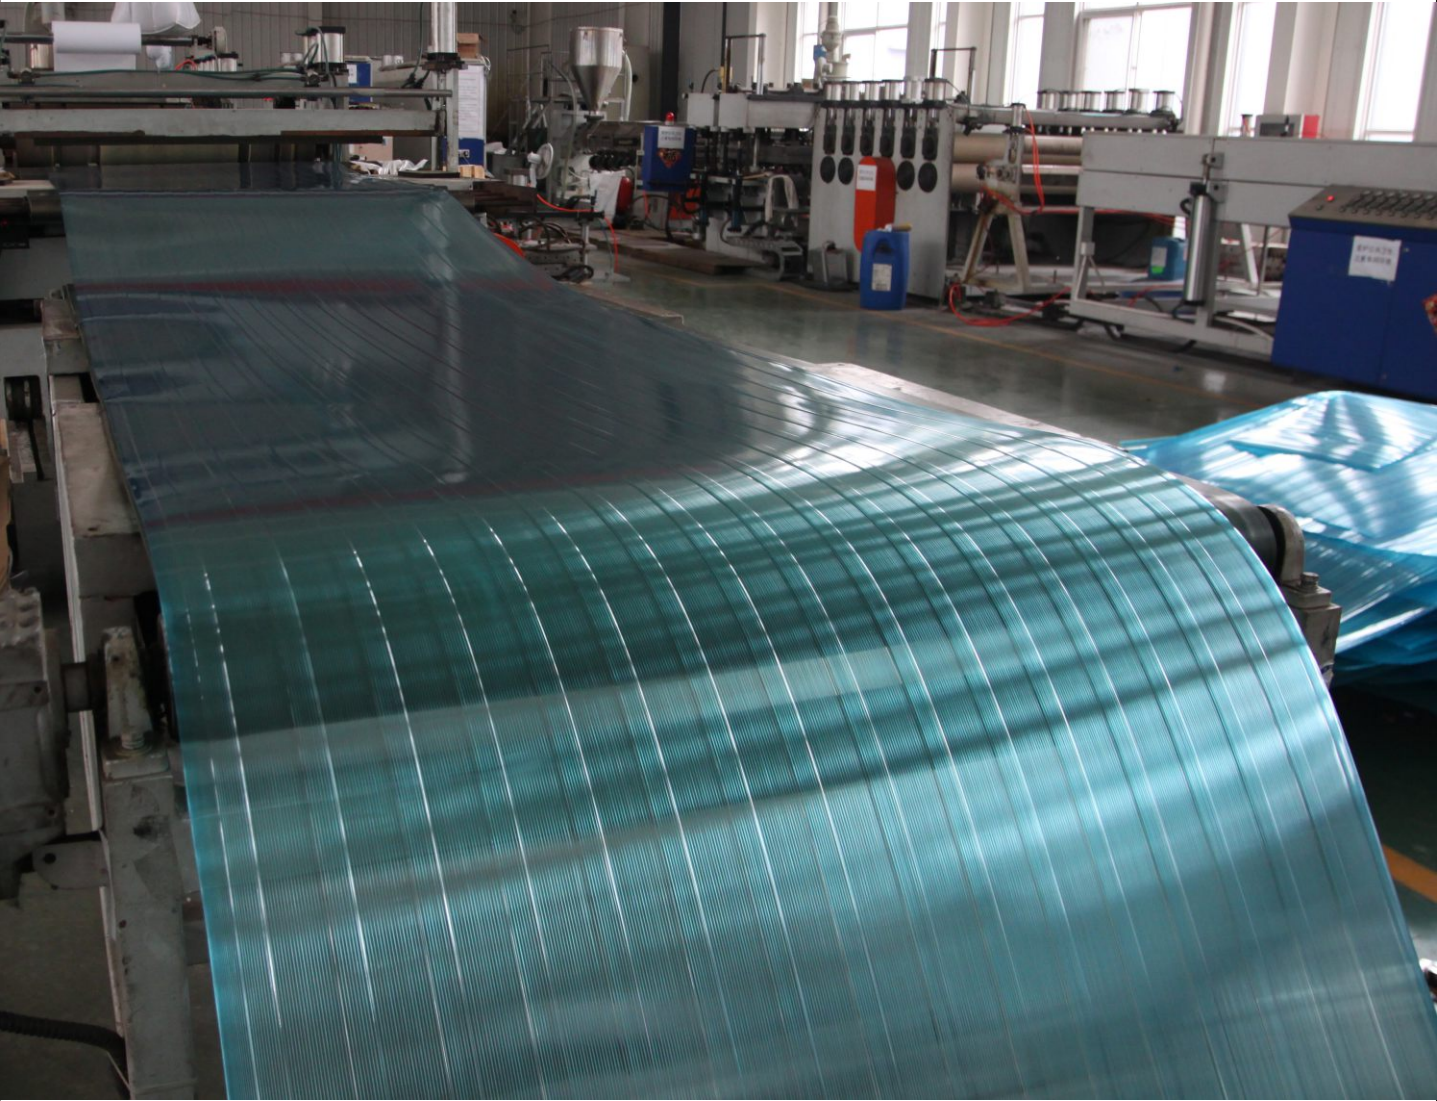

## 板谷PC条纹板概述 About Polyvalley Waved Sheet

板谷中空条纹板由板谷科技自己研发制作,是一种新型高强度、高透光、隔热的建筑材料。有良好的抗冲击性、隔音、采光、阻燃、防紫外线,以及加工性佳、可塑性强等优点,广泛应用于公用、民用建筑的采光、遮雨天棚、通道顶棚、农业温室大棚等行业,是理想的一种光棚材料,备受现代建筑装饰界广泛推崇和青睐。

Developed by Polyvalley, the waved sheet is a new polycarbonate sheet with advantages as high light transmit, easy-shaped, heat isolation, high load impact etc. The waved sheet have very small bending radius, thus can be rolling packed. It is very suitable for skylight, carport, greenhouse and so on.

## 板谷中空条纹板主要特点 Main features

**板谷科技**  
POLYVALLEY  
让生活更自然

1. 弯曲半径小，可适用与多种不同形状的骨架。卷装包装，运输非常方便 Very small bending radius, can be rolling packed, suitable for transportation.
2. 热胀冷缩性能相对较小，可根据客户做成任意长度的板材.Small Expansion and Contraction, it can be made as longer as required.
3. 极高的透光率：透光度可达80%以上，非常适合农业温室种植大棚。High light transmission: can be over 85%, very suitable for greenhouse.
3. 高强度：波状和中空结构使其比普通中空平板具有更好的强度(相当于普通平板同等厚度的2-3倍)。Very high impact resistance: With waved structure, its load and strength is as 2 or 3 times high as normal flat sheet.
4. 保温且耐久：板谷中空条纹板采用中空两层结构，从而比实心板材具有更好的保温性及隔热性，表面具有抗老化涂层，可保证板材使用长久而不变色破洞。Good weatheability: with UV layer on the surface, the waved sheet can keep its high light transmission for many years without yellowing.
5. 安装方便、简单：板谷中空条纹板宽度适中，重量轻（但强度大），两块板材拼接处可借助波纹直接搭接，安装不仅方便简单，更能具有很好的防水性能。Easy and lower cost installation: the two sheets can be connected directly with its waved structure. Not only easy and lower cost for installation but also water-proofed