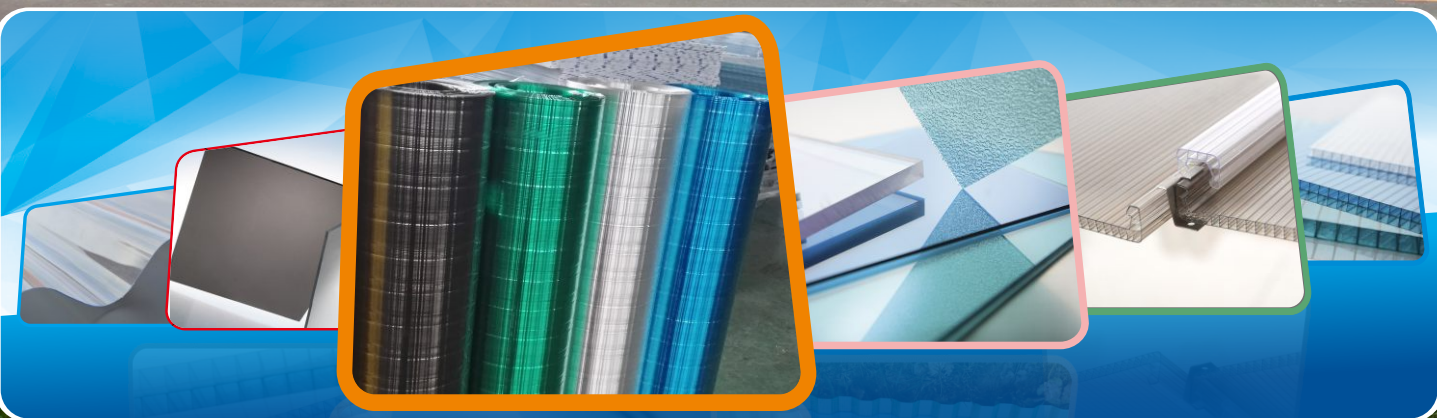

## 板谷PC条纹板概述 About Polyvalley Waved Sheet

板谷中空条纹板由板谷科技自己研发制作,是一种新型高强度、高透光、隔热的建筑材料。有良好的抗冲击性、隔音、采光、阻燃、防紫外线,以及加工性佳、可塑性强等优点,广泛应用于公用、民用建筑的采光、遮雨天棚、通道顶棚、农业温室大棚等行业,是理想的一种光棚材料,备受现代建筑装饰界广泛推崇和青睐。

Developed by Polyvalley, the waved sheet is a new polycarbonate sheet with advantages as high light transmit, easy-shaped, heat isolation, high load impact etc. The waved sheet have very small bending radius, thus can be rolling packed. It is very suitable for skylight, carport, greenhouse and so on.

## 板谷中空条纹板主要特点 Main features

**板谷科技**  
POLYVALLEY  
让生活更自然

1. 弯曲半径小，可适用与多种不同形状的骨架。卷装包装，运输非常方便 Very small bending radius, can be rolling packed, suitable for transportation.
2. 热胀冷缩性能相对较小，可根据客户做成任意长度的板材.Small Expansion and Contraction, it can be made as longer as required.
3. 极高的透光率：透光度可达80%以上，非常适合农业温室种植大棚。High light transmission: can be over 85%, very suitable for greenhouse.
3. 高强度：波状和中空结构使其比普通中空平板具有更好的强度(相当于普通平板同等厚度的2-3倍)。Very high impact resistance: With waved structure, its load and strength is as 2 or 3 times high as normal flat sheet.
4. 保温且耐久：板谷中空条纹板采用中空两层结构，从而比实心板材具有更好的保温性及隔热性，表面具有抗老化涂层，可保证板材使用长久而不变色破洞。Good weatheability: with UV layer on the surface, the waved sheet can keep its high light transmission for many years without yellowing.
5. 安装方便、简单：板谷中空条纹板宽度适中，重量轻（但强度大），两块板材拼接处可借助波纹直接搭接，安装不仅方便简单，更能具有很好的防水性能。Easy and lower cost installation: the two sheets can be connected directly with its waved structure. Not only easy and lower cost for installation but also water-proofed

# 板谷中空条纹板生产流程Production Flow Chart

板谷科技可根据客人需求定制各种不同的颜色如：透明，茶色，草绿，湖蓝，银灰，红色，黄色，乳白，瓷白等。板谷中空条纹板柔性极高，可定做超长尺寸，并卷装运输。Polyvalley waved sheet can be made to any color as required such as clear, bronze, green, blue, golden, red, milk, white etc. Due to the feature of strong flexibility, Polyvalley Waved sheet can be made with very large length and can be packing in rolling.