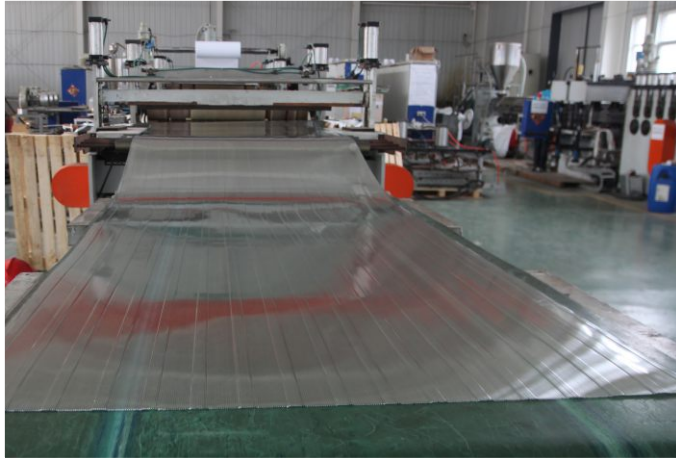

板谷中空条纹板生产流程Production Flow Chart

板谷科技可根据客人需求定制各种不同的颜色如：透明，茶色，草绿，湖蓝，银灰，红色，黄色，乳白，瓷白等。板谷中空条纹板柔性极高，可定做超长尺寸，并卷装运输。Polyvalley waved sheet can be made to any color as required such as clear, bronze, green, blue, golden, red, milk, white etc. Due to the feature of strong flexibility, Polyvalley Waved sheet can be made with very large length and can be packing in rolling.