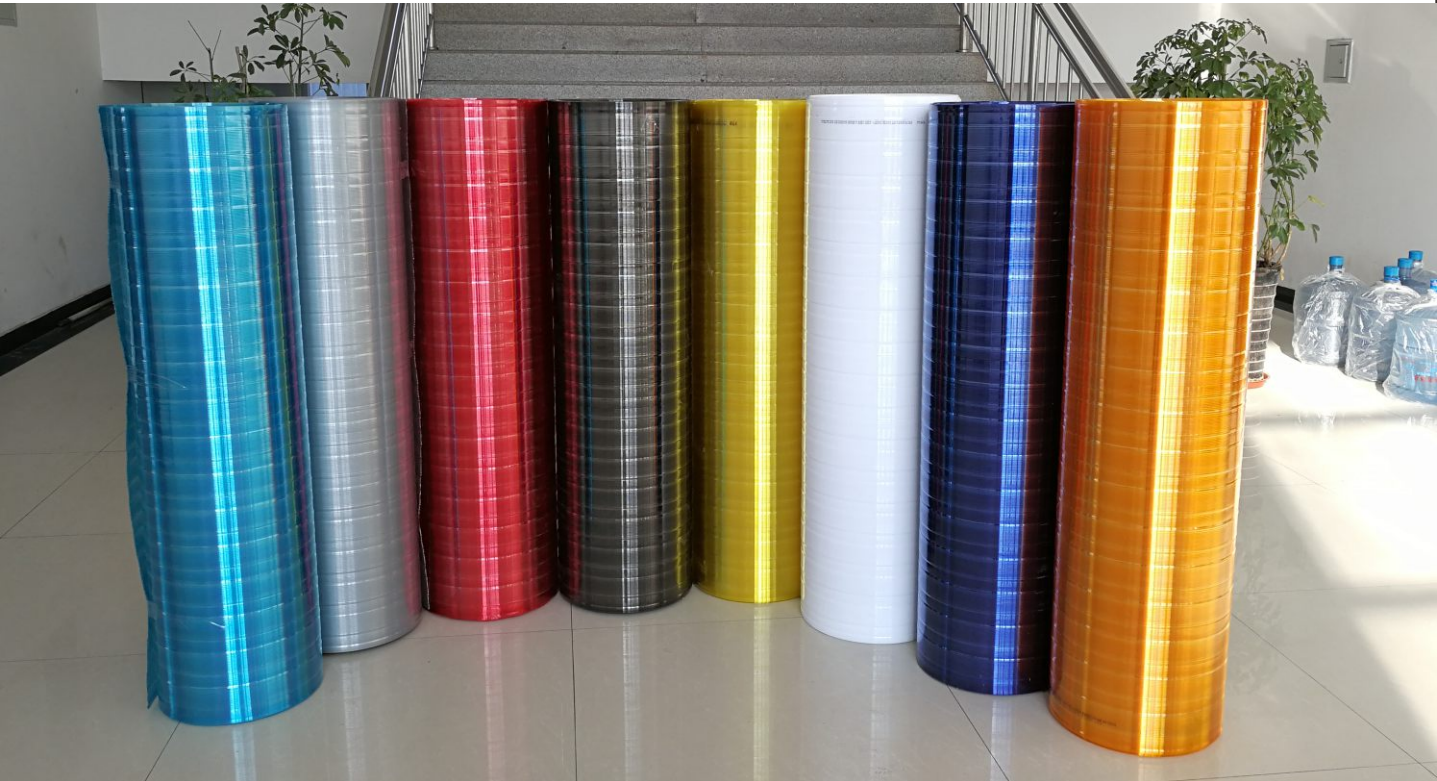

## 板谷PC条纹板概述 About Polyvalley Waved Sheet

板谷中空条纹板由板谷科技自己研发制作,是一种新型高强度、高透光、隔热的建筑材料。有良好的抗冲击性、隔音、采光、阻燃、防紫外线,以及加工性佳、可塑性强等优点,广泛应用于公用、民用建筑的采光、遮雨天棚、通道顶棚、农业温室大棚等行业,是理想的一种光棚材料,备受现代建筑装饰界广泛推崇和青睐。

Developed by Polyvalley, the waved sheet is a new polycarbonate sheet with advantages as high light transmit, easy-shaped, heat isolation, high load impact etc. The waved sheet have very small bending radius, thus can be rolling packed. It is very suitable for skylight, carport, greenhouse and so on.

## 板谷中空条纹板主要特点 Main features

**板谷科技**  
POLYVALLEY  
让生活更自然

1. 弯曲半径小，可适用与多种不同形状的骨架。卷装包装，运输非常方便 Very small bending radius, can be rolling packed, suitable for transportation.
2. 热胀冷缩性能相对较小，可根据客户做成任意长度的板材.Small Expansion and Contraction, it can be made as longer as required.
3. 极高的透光率：透光度可达80%以上，非常适合农业温室种植大棚。High light transmission: can be over 85%, very suitable for greenhouse.
3. 高强度：波状和中空结构使其比普通中空平板具有更好的强度(相当于普通平板同等厚度的2-3倍)。Very high impact resistance: With waved structure, its load and strength is as 2 or 3 times high as normal flat sheet.
4. 保温且耐久：板谷中空条纹板采用中空两层结构，从而比实心板材具有更好的保温性及隔热性，表面具有抗老化涂层，可保证板材使用长久而不变色破洞。Good weatheability: with UV layer on the surface, the waved sheet can keep its high light transmission for many years without yellowing.
5. 安装方便、简单：板谷中空条纹板宽度适中，重量轻（但强度大），两块板材拼接处可借助波纹直接搭接，安装不仅方便简单，更能具有很好的防水性能。Easy and lower cost installation: the two sheets can be connected directly with its waved structure. Not only easy and lower cost for installation but also water-proofed

# 板谷中空条纹板生产流程Production Flow Chart

板谷科技可根据客人需求定制各种不同的颜色如：透明，茶色，草绿，湖蓝，银灰，红色，黄色，乳白，瓷白等。板谷中空条纹板柔性极高，可定做超长尺寸，并卷装运输。Polyvalley waved sheet can be made to any color as required such as clear, bronze, green, blue, golden, red, milk, white etc. Due to the feature of strong flexibility, Polyvalley Waved sheet can be made with very large length and can be packing in rolling.