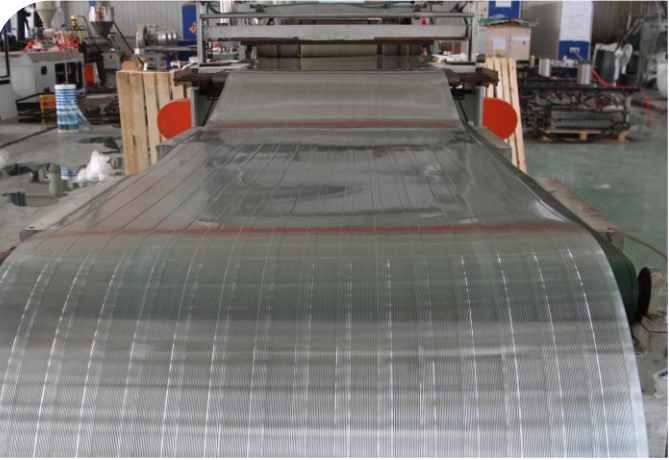

板谷中空条纹板生产流程Production Flow Chart

板谷科技可根据客人需求定制各种不同的颜色如：透明，茶色，草绿，湖蓝，银灰，红色，黄色，乳白，瓷白等。板谷中空条纹板柔性极高，可定做超长尺寸，并卷装运输。Polyvalley waved sheet can be made to any color as required such as clear, bronze, green, blue, golden, red, milk, white etc. Due to the feature of strong flexibility, Polyvalley Waved sheet can be made with very large length and can be packing in rolling.