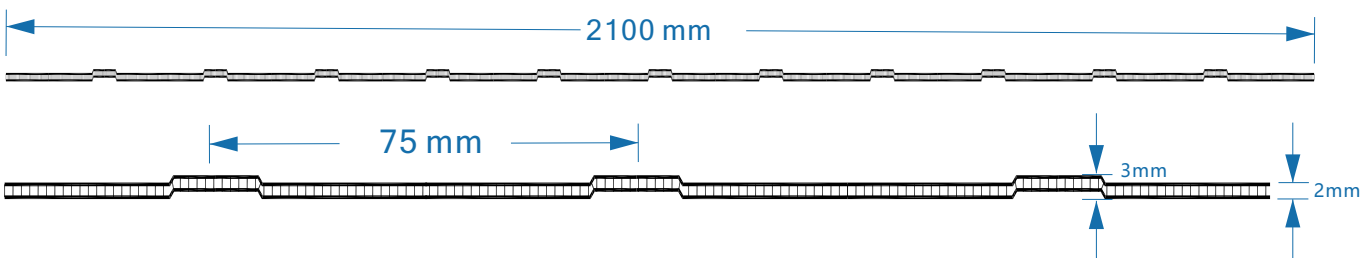

### 板谷中空条纹板结构图及基本参数 Basic Specification

板材Sheet	厚度thickness (mm)	宽度width (mm)	传热系数W/M <sup>2</sup> °C	最小弯曲半径 bending (mm)	透光率 % LT
条纹板 Waved sheet	2.0	2100	4.2	400	85

## 板谷中空条纹板主要特点 Main features

**板谷科技**  
POLYVALLEY  
让生活更自然

1. 弯曲半径小，可适用与多种不同形状的骨架。卷装包装，运输非常方便 Very small bending radius, can be rolling packed, suitable for transportation.
2. 热胀冷缩性能相对较小，可根据客户做成任意长度的板材.Small Expansion and Contraction, it can be made as longer as required.
3. 极高的透光率：透光度可达80%以上，非常适合农业温室种植大棚。High light transmission: can be over 85%, very suitable for greenhouse.
3. 高强度：波状和中空结构使其比普通中空平板具有更好的强度(相当于普通平板同等厚度的2-3倍)。Very high impact resistance: With waved structure, its load and strength is as 2 or 3 times high as normal flat sheet.
4. 保温且耐久：板谷中空条纹板采用中空两层结构，从而比实心板材具有更好的保温性及隔热性，表面具有抗老化涂层，可保证板材使用长久而不变色破洞。Good weatheability: with UV layer on the surface, the waved sheet can keep its high light transmission for many years without yellowing.
5. 安装方便、简单：板谷中空条纹板宽度适中，重量轻（但强度大），两块板材拼接处可借助波纹直接搭接，安装不仅方便简单，更能具有很好的防水性能。Easy and lower cost installation: the two sheets can be connected directly with its waved structure. Not only easy and lower cost for installation but also water-proofed