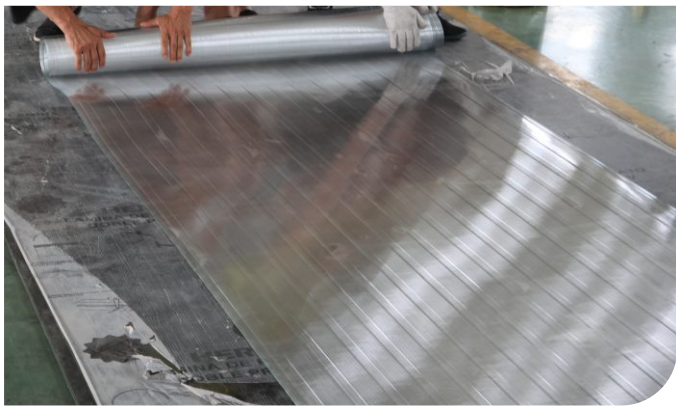

## 板谷中空条纹板主要特点 Main features

**板谷科技**  
POLYVALLEY  
让生活更自然

1. 弯曲半径小，可适用与多种不同形状的骨架。卷装包装，运输非常方便 Very small bending radius, can be rolling packed, suitable for transportation.
2. 热胀冷缩性能相对较小，可根据客户做成任意长度的板材.Small Expansion and Contraction, it can be made as longer as required.
3. 极高的透光率：透光度可达80%以上，非常适合农业温室种植大棚。High light transmission: can be over 85%, very suitable for greenhouse.
3. 高强度：波状和中空结构使其比普通中空平板具有更好的强度(相当于普通平板同等厚度的2-3倍)。Very high impact resistance: With waved structure, its load and strength is as 2 or 3 times high as normal flat sheet.
4. 保温且耐久：板谷中空条纹板采用中空两层结构，从而比实心板材具有更好的保温性及隔热性，表面具有抗老化涂层，可保证板材使用长久而不变色破洞。Good weatheability: with UV layer on the surface, the waved sheet can keep its high light transmission for many years without yellowing.
5. 安装方便、简单：板谷中空条纹板宽度适中，重量轻（但强度大），两块板材拼接处可借助波纹直接搭接，安装不仅方便简单，更能具有很好的防水性能。Easy and lower cost installation: the two sheets can be connected directly with its waved structure. Not only easy and lower cost for installation but also water-proofed

# 板谷中空条纹板生产流程Production Flow Chart

板谷科技可根据客人需求定制各种不同的颜色如：透明，茶色，草绿，湖蓝，银灰，红色，黄色，乳白，瓷白等。板谷中空条纹板柔性极高，可定做超长尺寸，并卷装运输。Polyvalley waved sheet can be made to any color as required such as clear, bronze, green, blue, golden, red, milk, white etc. Due to the feature of strong flexibility, Polyvalley Waved sheet can be made with very large length and can be packing in rolling.