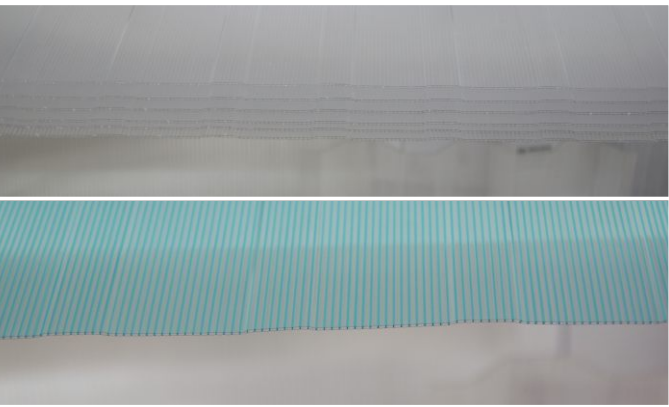

## 板谷中空条纹板主要特点 Main features

**板谷科技**  
POLYVALLEY  
让生活更自然

1. 弯曲半径小，可适用与多种不同形状的骨架。卷装包装，运输非常方便 Very small bending radius, can be rolling packed, suitable for transportation.
2. 热胀冷缩性能相对较小，可根据客户做成任意长度的板材.Small Expansion and Contraction, it can be made as longer as required.
3. 极高的透光率：透光度可达80%以上，非常适合农业温室种植大棚。High light transmission: can be over 85%, very suitable for greenhouse.
3. 高强度：波状和中空结构使其比普通中空平板具有更好的强度(相当于普通平板同等厚度的2-3倍)。Very high impact resistance: With waved structure, its load and strength is as 2 or 3 times high as normal flat sheet.
4. 保温且耐久：板谷中空条纹板采用中空两层结构，从而比实心板材具有更好的保温性及隔热性，表面具有抗老化涂层，可保证板材使用长久而不变色破洞。Good weatheability: with UV layer on the surface, the waved sheet can keep its high light transmission for many years without yellowing.
5. 安装方便、简单：板谷中空条纹板宽度适中，重量轻（但强度大），两块板材拼接处可借助波纹直接搭接，安装不仅方便简单，更能具有很好的防水性能。Easy and lower cost installation: the two sheets can be connected directly with its waved structure. Not only easy and lower cost for installation but also water-proofed

# 板谷中空条纹板生产流程Production Flow Chart

板谷科技可根据客人需求定制各种不同的颜色如：透明，茶色，草绿，湖蓝，银灰，红色，黄色，乳白，瓷白等。板谷中空条纹板柔性极高，可定做超长尺寸，并卷装运输。Polyvalley waved sheet can be made to any color as required such as clear, bronze, green, blue, golden, red, milk, white etc. Due to the feature of strong flexibility, Polyvalley Waved sheet can be made with very large length and can be packing in rolling.